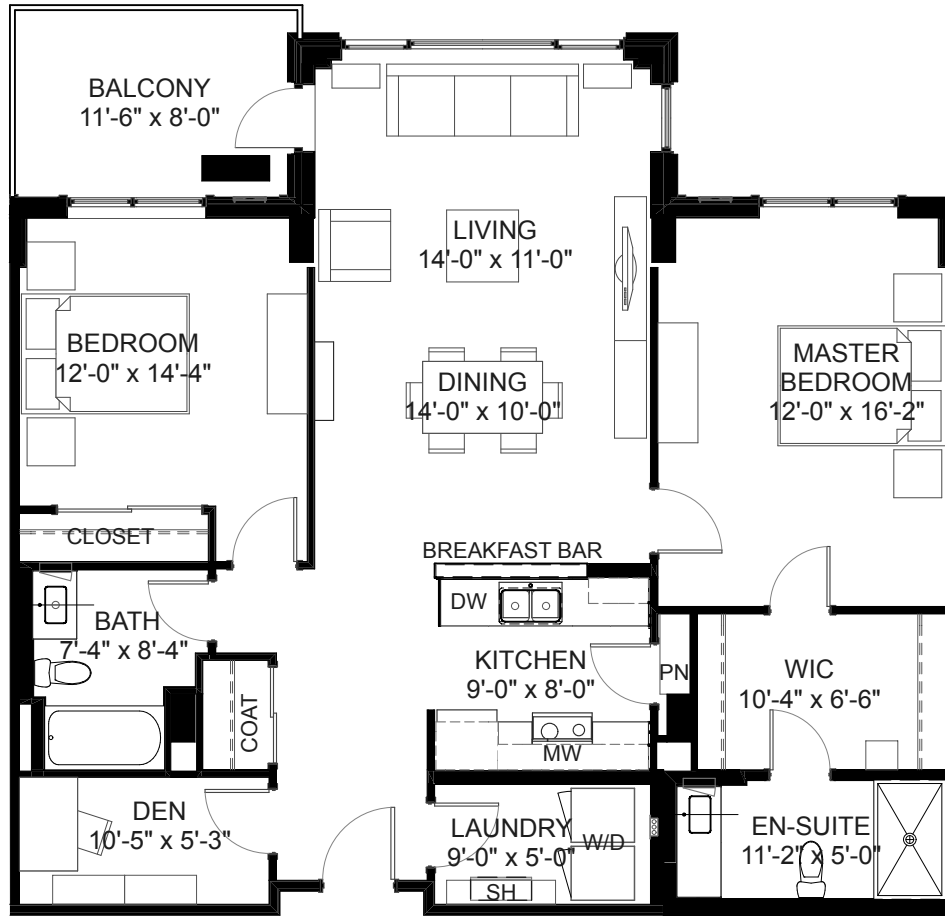

X05 (Floors 2 - 6)

MUSTANG

60 Arkle Lane
Old Sackville RD
Lower Sackville, NS
B4C 2K4

T. 902 835 7374
F. 902 835 7158
E. beukema@eastlink.ca
W. bandnproperties.ca

Managed by: