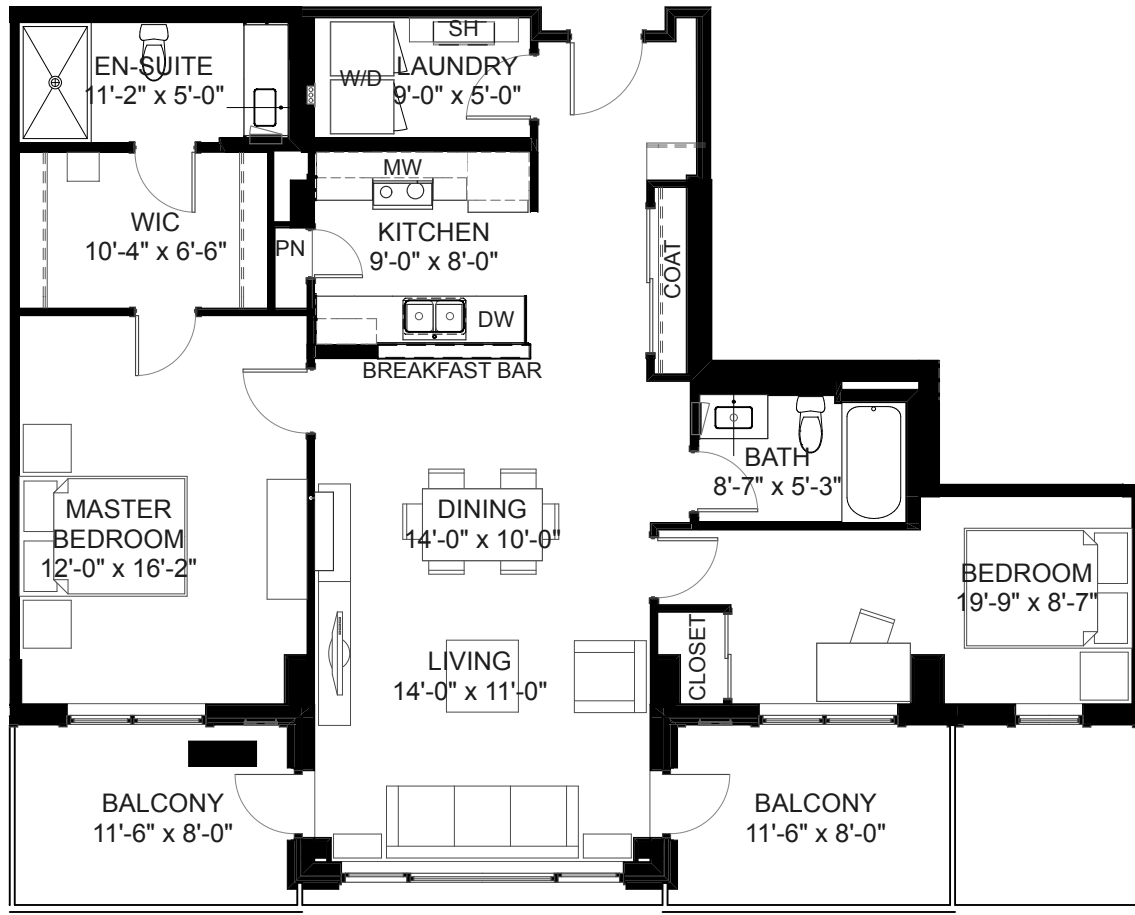

X13 (Floors 4 - 6)

MUSTANG

60 Arkle Lane
Old Sackville RD
Lower Sackville, NS
B4C 2K4

T. 902 835 7374
F. 902 835 7158
E. beukema@eastlink.ca
W. bandnproperties.ca

Managed by: