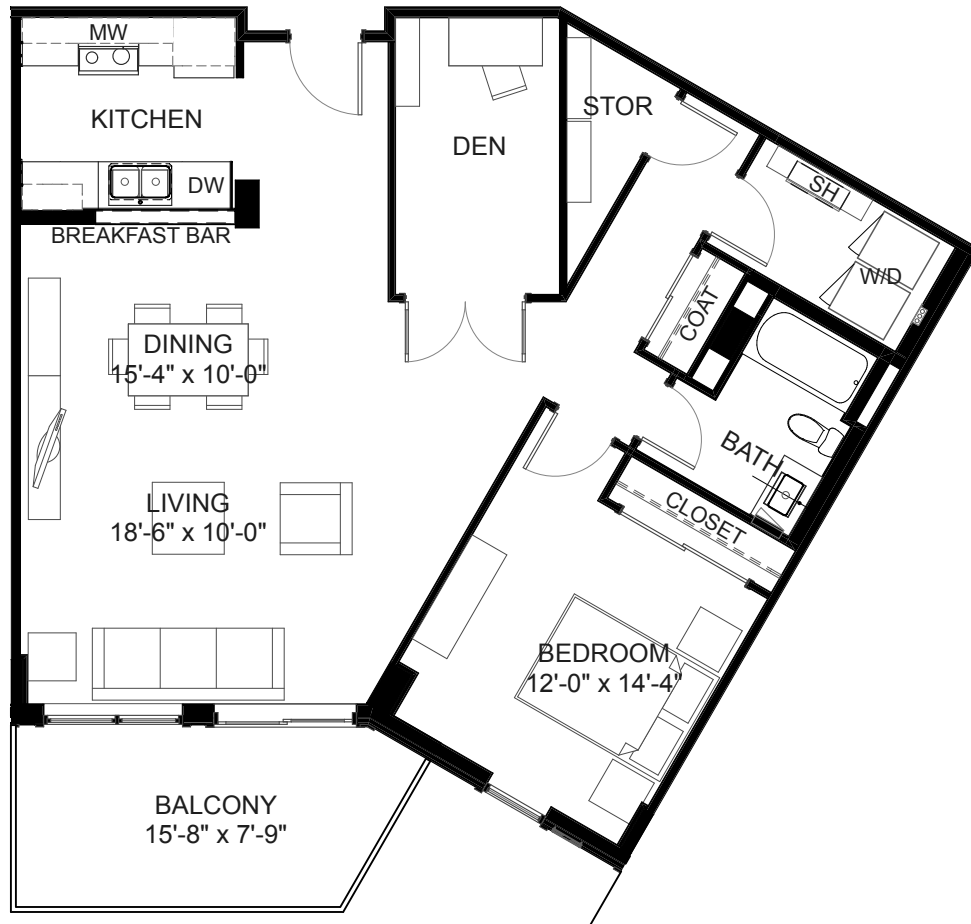

X15 (Floors 2 - 6)

FRIESIAN

47 Arkle Lane
Old Sackville RD
Lower Sackville, NS
B4C 2K4

Managed by:

T. 902 835 7374
F. 902 835 7158
E. beukema@eastlink.ca
W. bandnproperties.ca