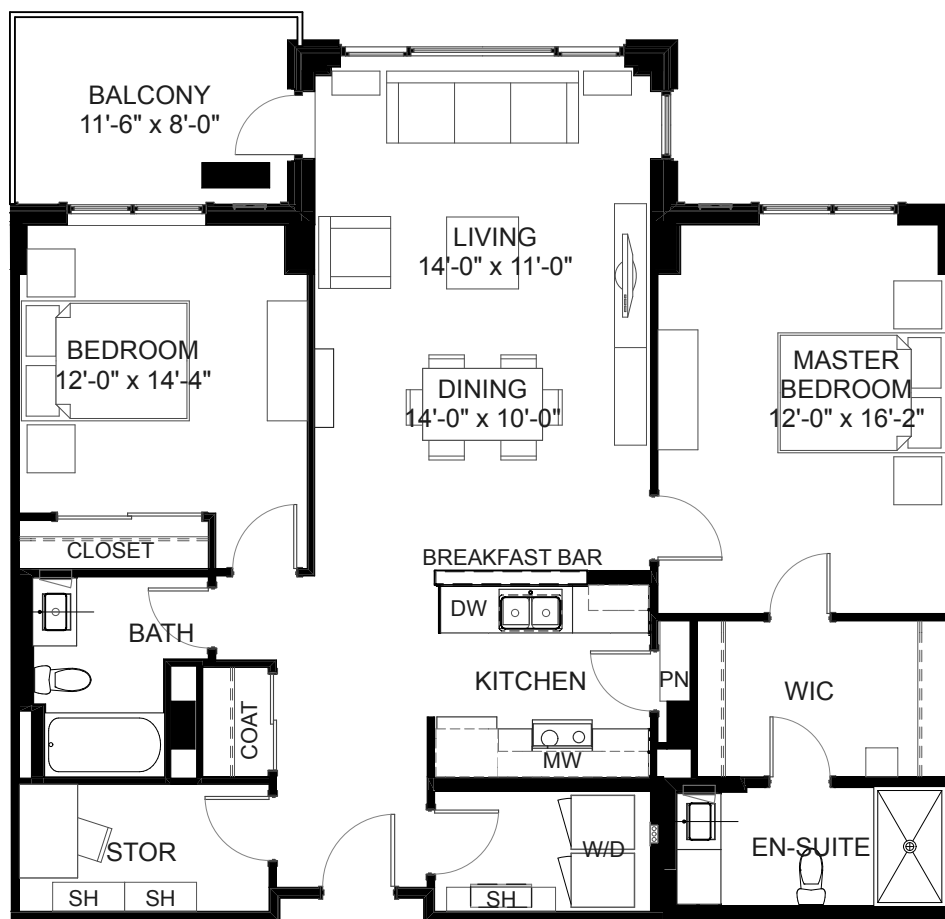

X08, X11, X14 (Floors 4 - 6)

FRIESIAN

47 Arkle Lane
Old Sackville RD
Lower Sackville, NS
B4C 2K4

Managed by:

T. 902 835 7374
F. 902 835 7158
E. beukema@eastlink.ca
W. bandnproperties.ca